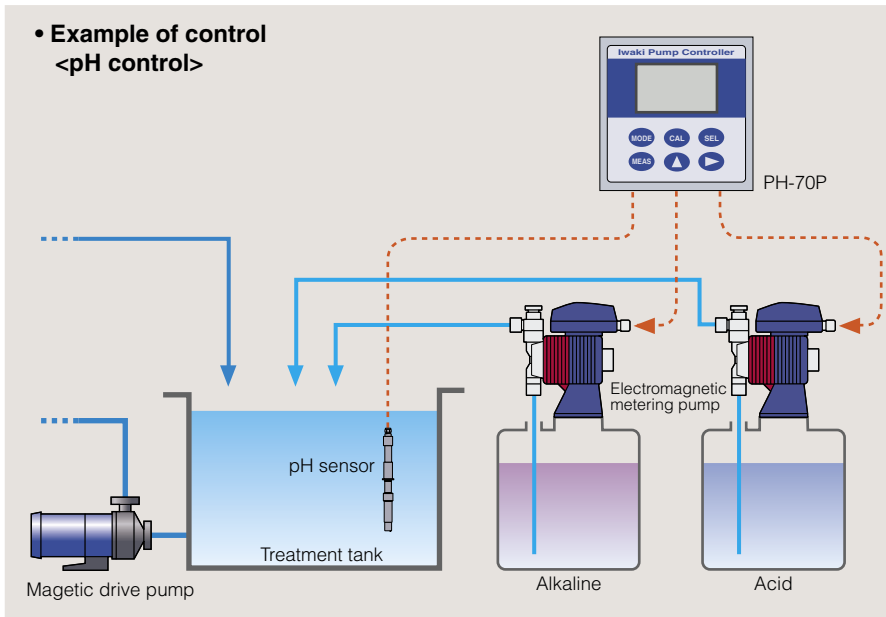

pH/ORP Controller **PH/OR-70P**

Low cost controller specially designed to control pump

- Low cost design
- Easy to read, large size, custom made LCD (with back light)
- Operation by touch-key
- Equipped with pump control output, alarm output and transmission output (for recording)
- Equipped with automatic calibration and sensor diagnosis function
- Multi vantage (AC90V to 240V)

• Example of control <pH control>

- Stroke rate of electromagnetic metering pumps (P1, P2) are controlled corresponding to signal of pH sensor
- Point A and B of P1 and P2 can be adjusted optionally.
- Upper limit spm can be set by upper mode setting mode.

Note: pH is replaced with mV for ORP.

• Specifications

Model	PH-70P	OR-70P
Measuring range	PH0.00 to 14.00 Resolution: 0.01pH	ORP 2000mV Resolution: 1mV
Control output	Pulse proportional control or ON/OFF control Potential free contact 1ax 2 (AC/DC 240V 0.1A)	
Transmission output	DC 0 to 20mA (To be set optionally) Load resistance 500 or below Insulation type	
Input signal	For pump stop Potential free contact input x1	
Output signal	Upper limit alarm, Lower limit alarm, Output set point attained Potential free 1ax 4 (Resistance load AC250V 10A DC30V 10A) To select either one of Upper limit/lower limit or output set point attained	
Function	Automatic calibration (One point, two points calibration JIS pH4/7/9) Manual calibration (One point, two points calibration) Sensor diagnosis function (Abnormal temp. sensor, Abnormal buffer, Abnormal response speed, Abnormal sensibility, Abnormal asymmetry potential) Error message (Calibration error, Beyond measuring range) Measuring value shift function (pH2.00)	
Display	Custom made LCD (LED with back light)	
Power source	AC90 to 240V 50/60Hz 25VA	
Insulation resistance	100M at DC500V	

General purpose type

Sensor suitable for use in laboratory and field monitoring

Submersion type

To be mounted in tank

In-line type

Installed on the way of piping.
In-line type and side stream type are available.