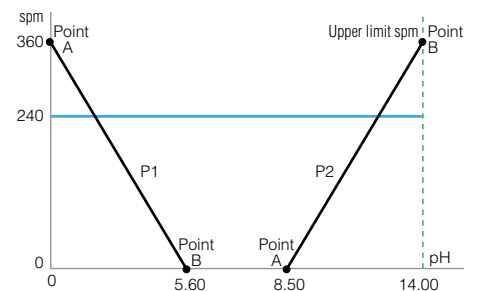

• Example of control <pH control>

- Stroke rate of electromagnetic metering pumps (P1, P2) are controlled corresponding to signal of pH sensor
- Point A and B of P1 and P2 can be adjusted optionally.
- Upper limit spm can be set by upper mode setting mode.

Note: pH is replaced with mV for ORP.

• Specifications

Model	PH-70P	OR-70P
Measuring range	PH0.00 to 14.00 Resolution: 0.01pH	ORP 2000mV Resolution: 1mV
Control output	Pulse proportional control or ON/OFF control Potential free contact 1ax 2 (AC/DC 240V 0.1A)	
Transmission output	DC 0 to 20mA (To be set optionally) Load resistance 500 or below Insulation type	
Input signal	For pump stop Potential free contact input x1	
Output signal	Upper limit alarm, Lower limit alarm, Output set point attained Potential free 1ax 4 (Resistance load AC250V 10A DC30V 10A) To select either one of Upper limit/lower limit or output set point attained	
Function	Automatic calibration (One point, two points calibration JIS pH4/7/9) Manual calibration (One point, two points calibration) Sensor diagnosis function (Abnormal temp. sensor, Abnormal buffer, Abnormal response speed, Abnormal sensibility, Abnormal asymmetry potential) Error message (Calibration error, Beyond measuring range) Measuring value shift function (pH2.00)	
Display	Custom made LCD (LED with back light)	
Power source	AC90 to 240V 50/60Hz 25VA	
Insulation resistance	100M at DC500V	