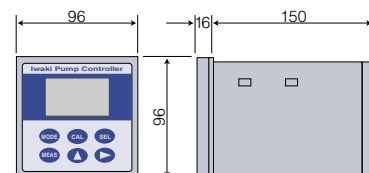

• Specifications

Model	PH-70P	OR-70P
Measuring range	PH0.00 to 14.00 Resolution: 0.01pH	ORP 2000mV Resolution: 1mV
Control output	Pulse proportional control or ON/OFF control Potential free contact 1ax 2 (AC/DC 240V 0.1A)	
Transmission output	DC 0 to 20mA (To be set optionally) Load resistance 500 or below Insulation type	
Input signal	For pump stop Potential free contact input x1	
Output signal	Upper limit alarm, Lower limit alarm, Output set point attained Potential free 1ax 4 (Resistance load AC250V 10A DC30V 10A) To select either one of Upper limit/lower limit or output set point attained	
Function	Automatic calibration (One point, two points calibration JIS pH4/7/9) Manual calibration (One point, two points calibration) Sensor diagnosis function (Abnormal temp. sensor, Abnormal buffer, Abnormal response speed, Abnormal sensibility, Abnormal asymmetry potential) Error message (Calibration error, Beyond measuring range) Measuring value shift function (pH2.00)	
Display	Custom made LCD (LED with back light)	
Power source	AC90 to 240V 50/60Hz 25VA	
Insulation resistance	100M at DC500V	

• Model code

PH - 70 P - □ □

①   ②   ③   ④

- ① Control function
  PH: pH control
  OR: ORP control
- ② Series code
  Series 70
- ③ Install method
  P: Panel mount
- ④ Special version code

• Dimensions in mm